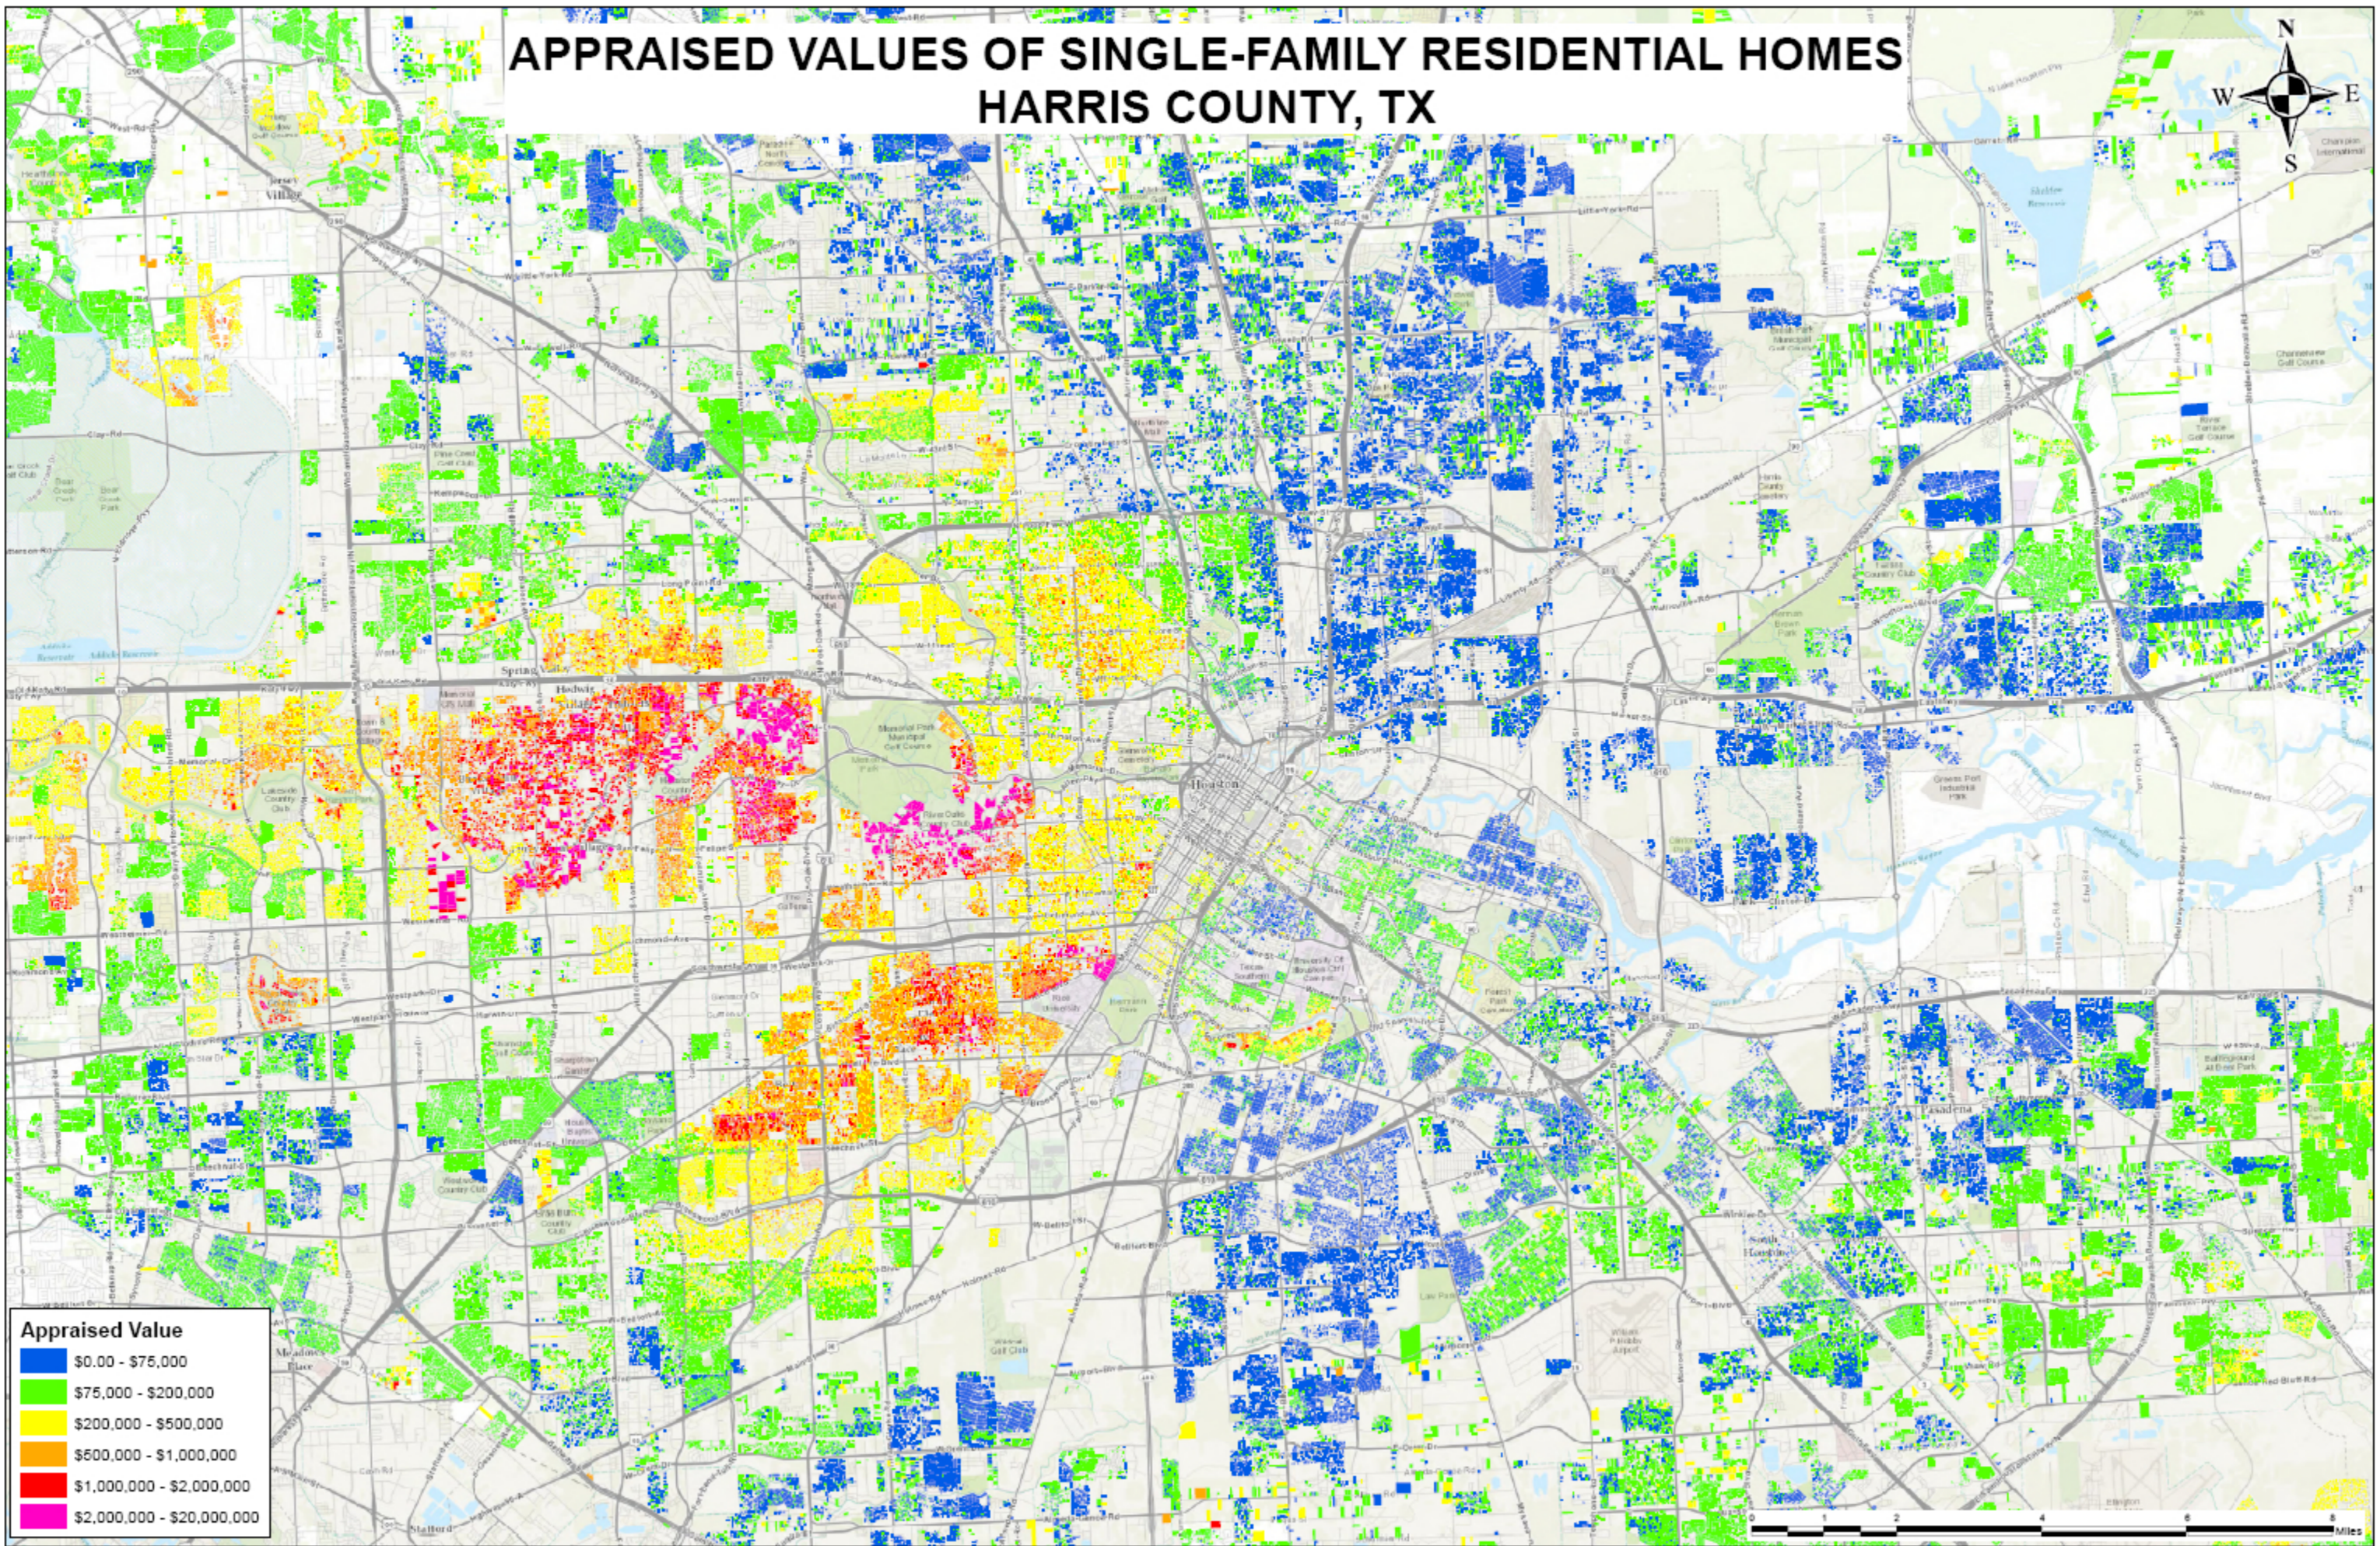

APPRAISED VALUES OF SINGLE-FAMILY RESIDENTIAL HOMES HARRIS COUNTY, TX

Appraised Value	
Blue	\$0.00 - \$75,000
Light Green	\$75,000 - \$200,000
Yellow	\$200,000 - \$500,000
Orange	\$500,000 - \$1,000,000
Red	\$1,000,000 - \$2,000,000
Pink	\$2,000,000 - \$20,000,000

MARCEL DATA OBTAINED FROM HCAD.ORG