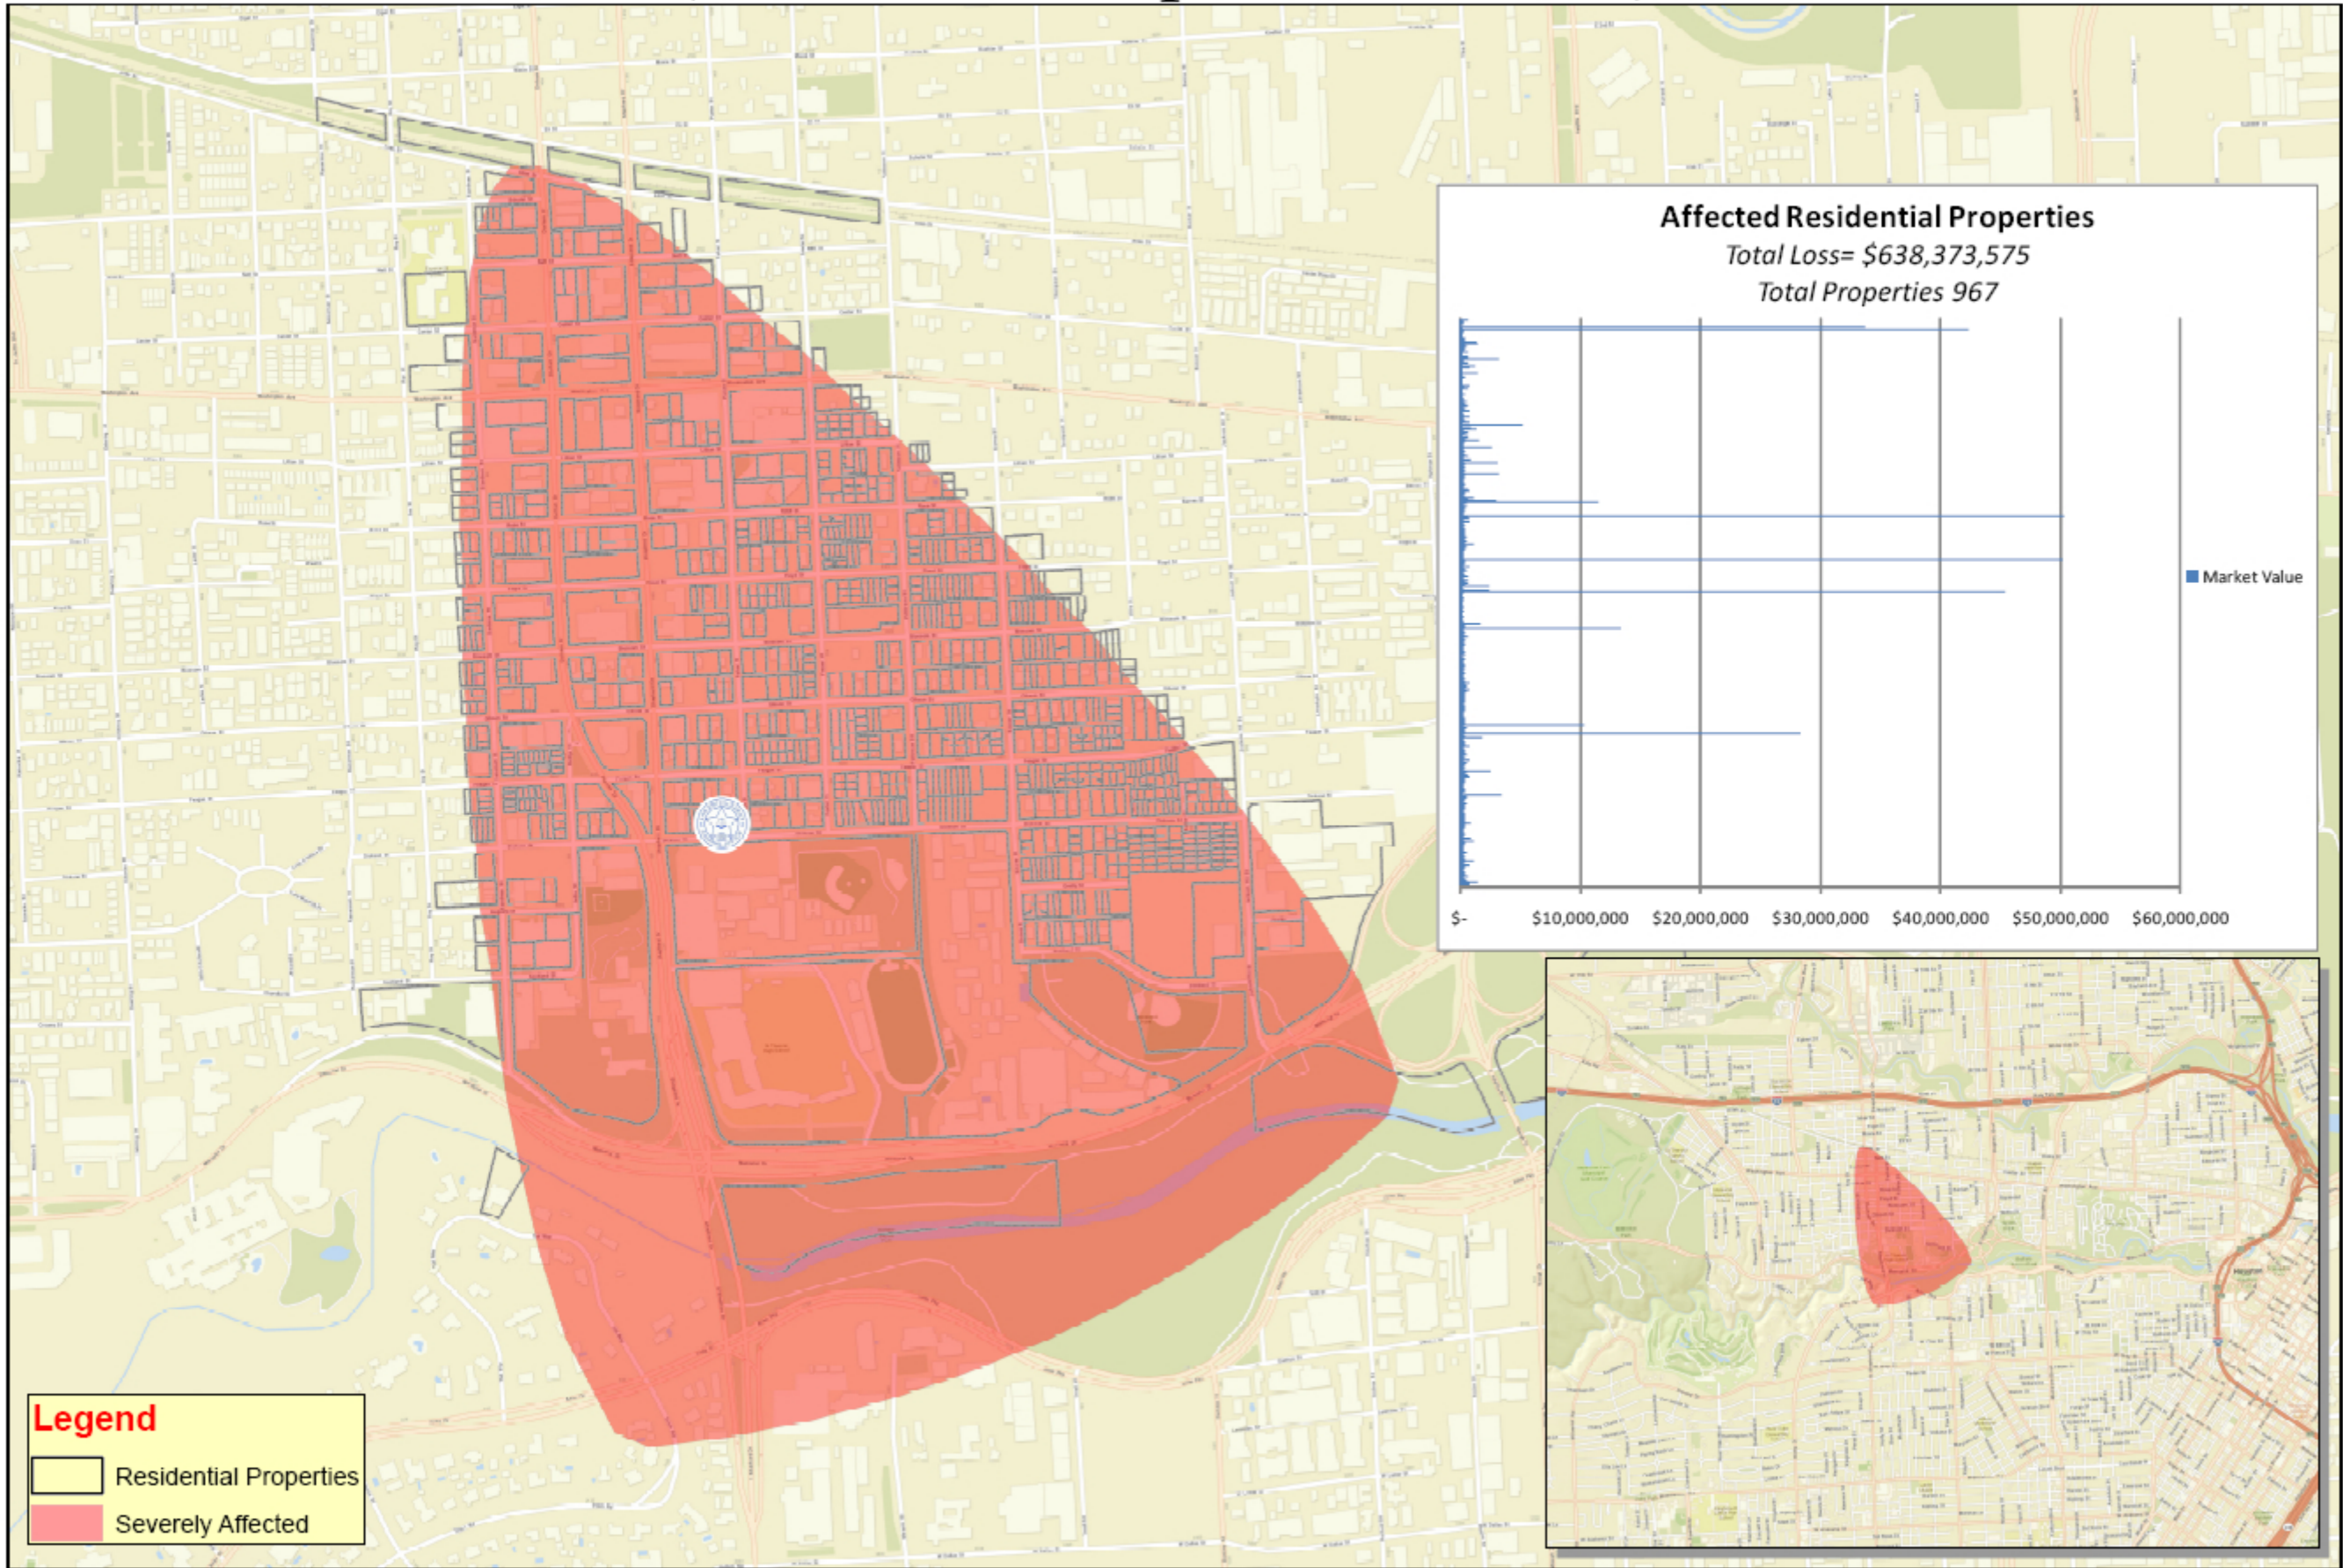

# Hydrogen Chloride Plume (Residential Properties Affected)

This map represents the residential properties affected by the potential chemical plume.

Print Date: 11/14/2013  
Printed By: HSLEJ - GIS Class