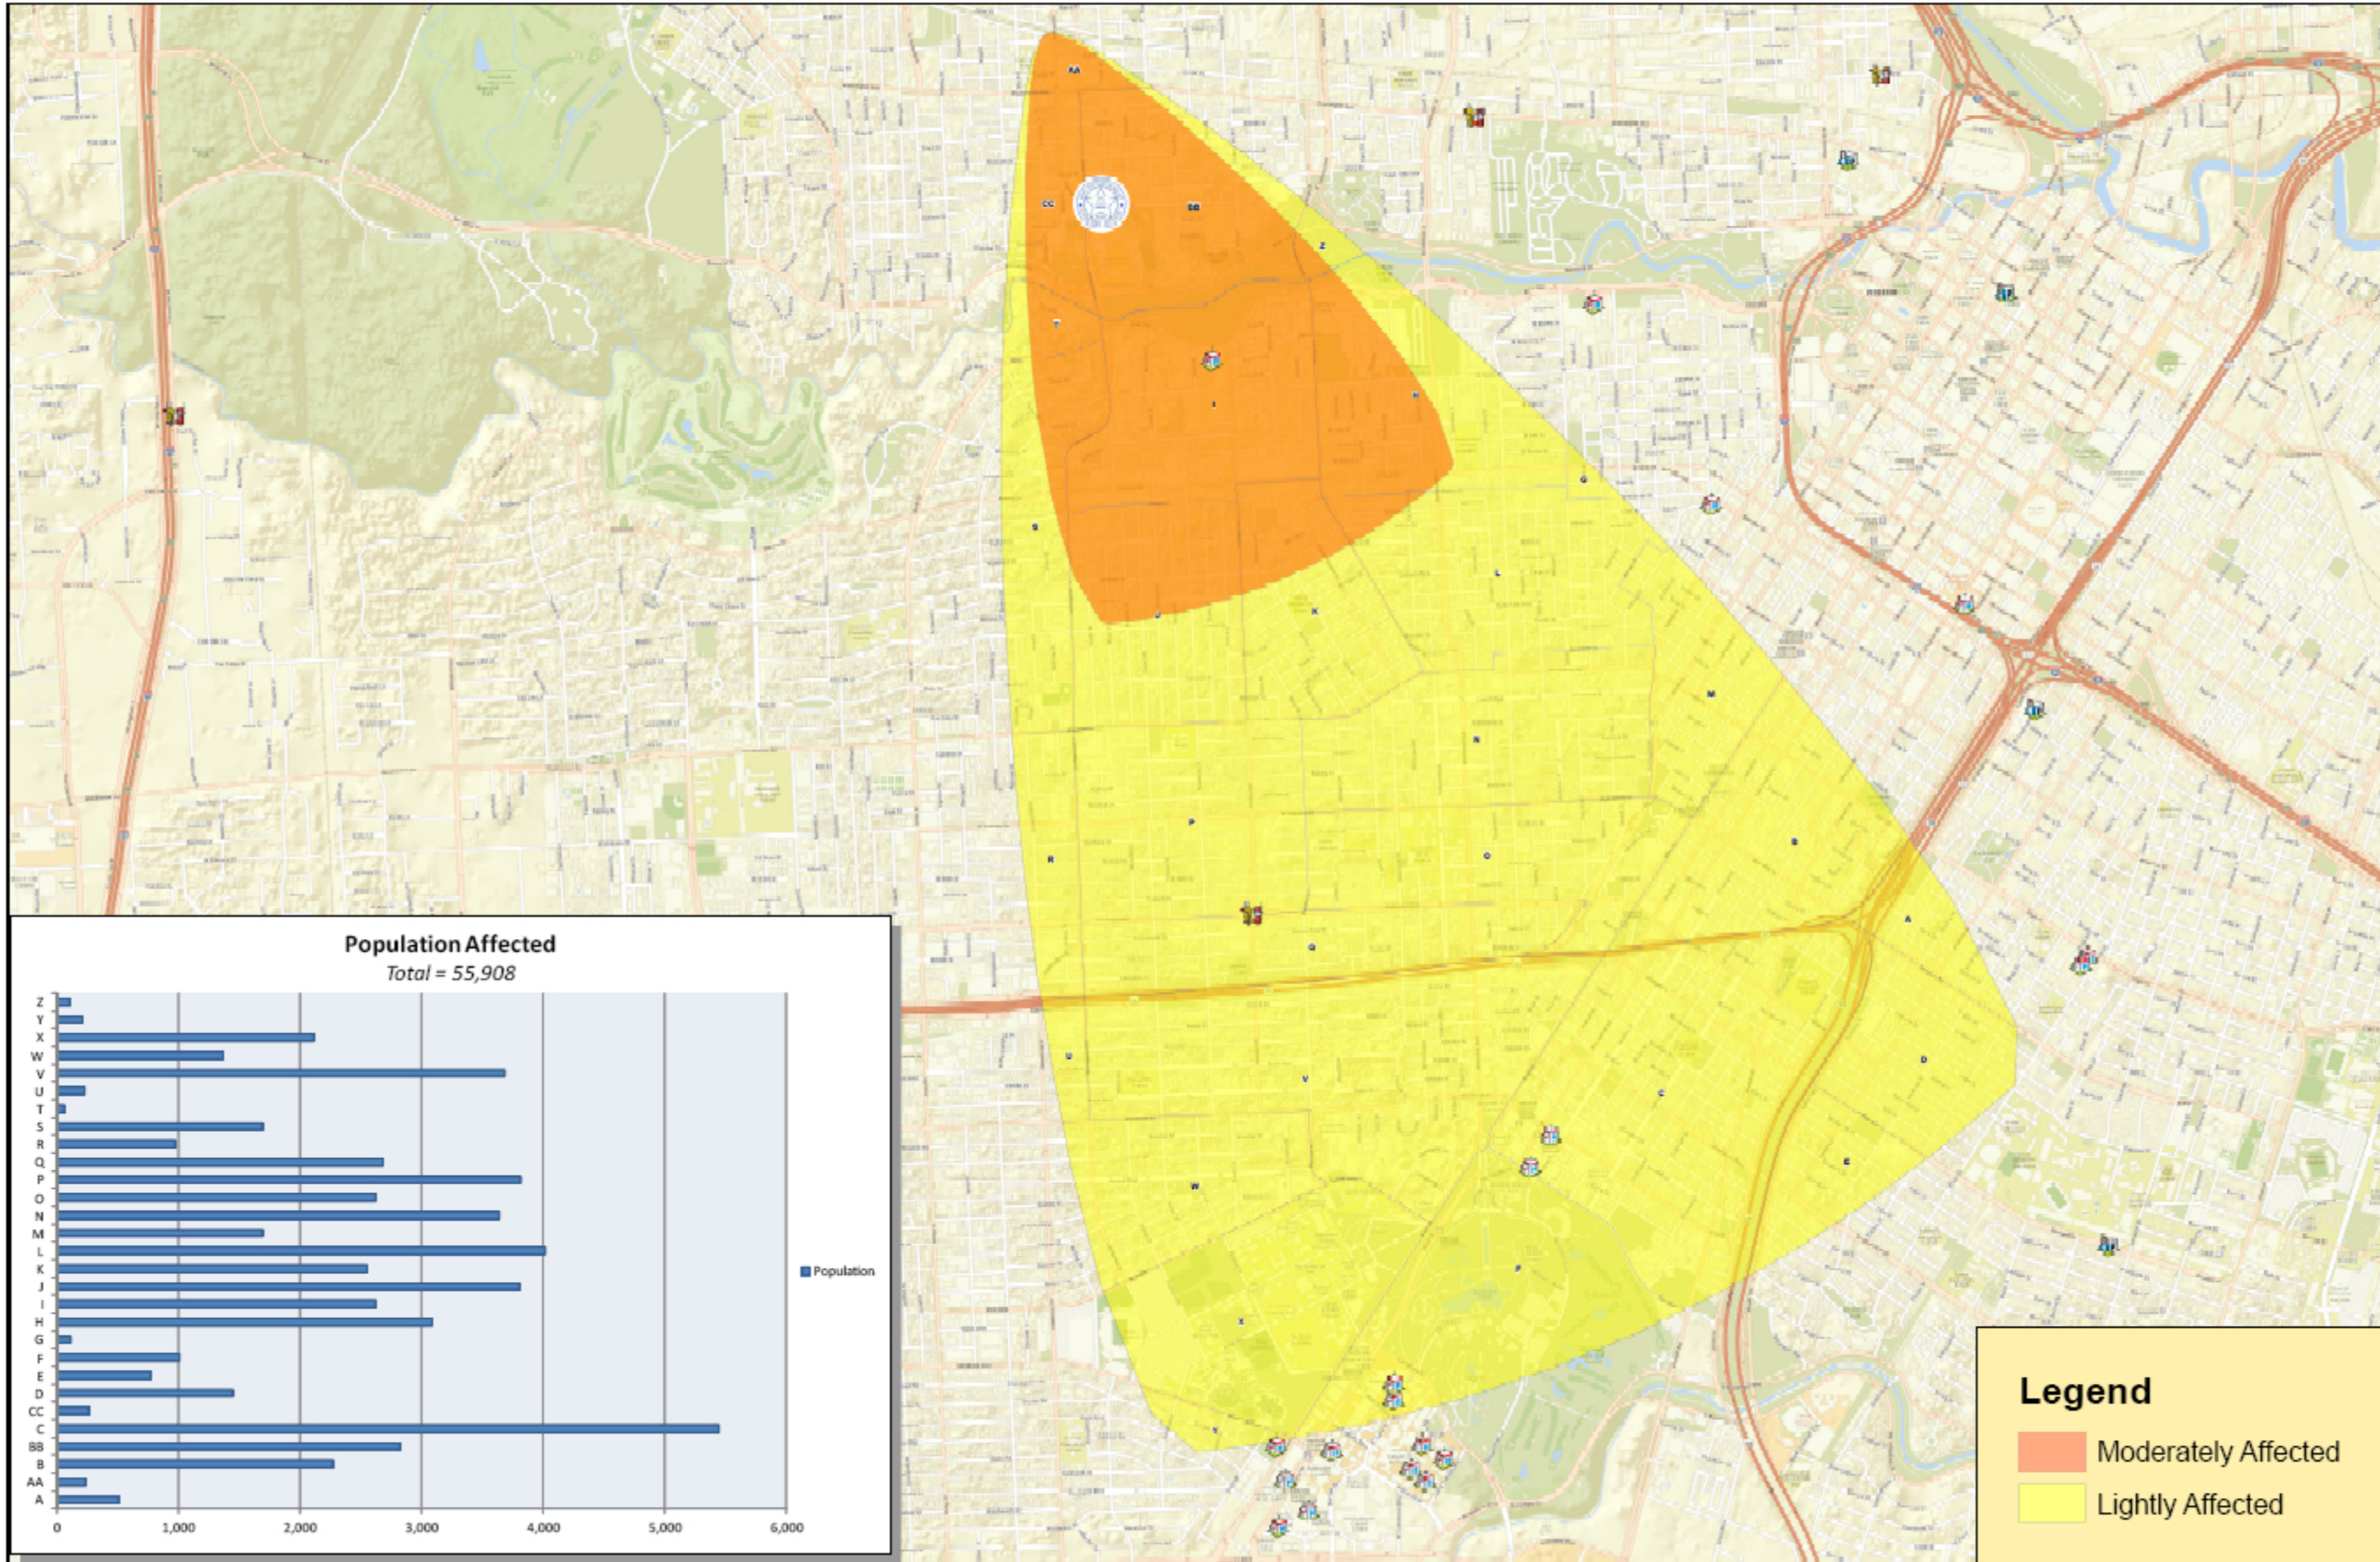

Hydrogen Chloride Plume

"Moderately & Lightly Affected Areas"

Plume displaying moderately and lightly affected areas as the result of a hydrogen chloride chemical spill

0 0.25 0.5 1 Miles